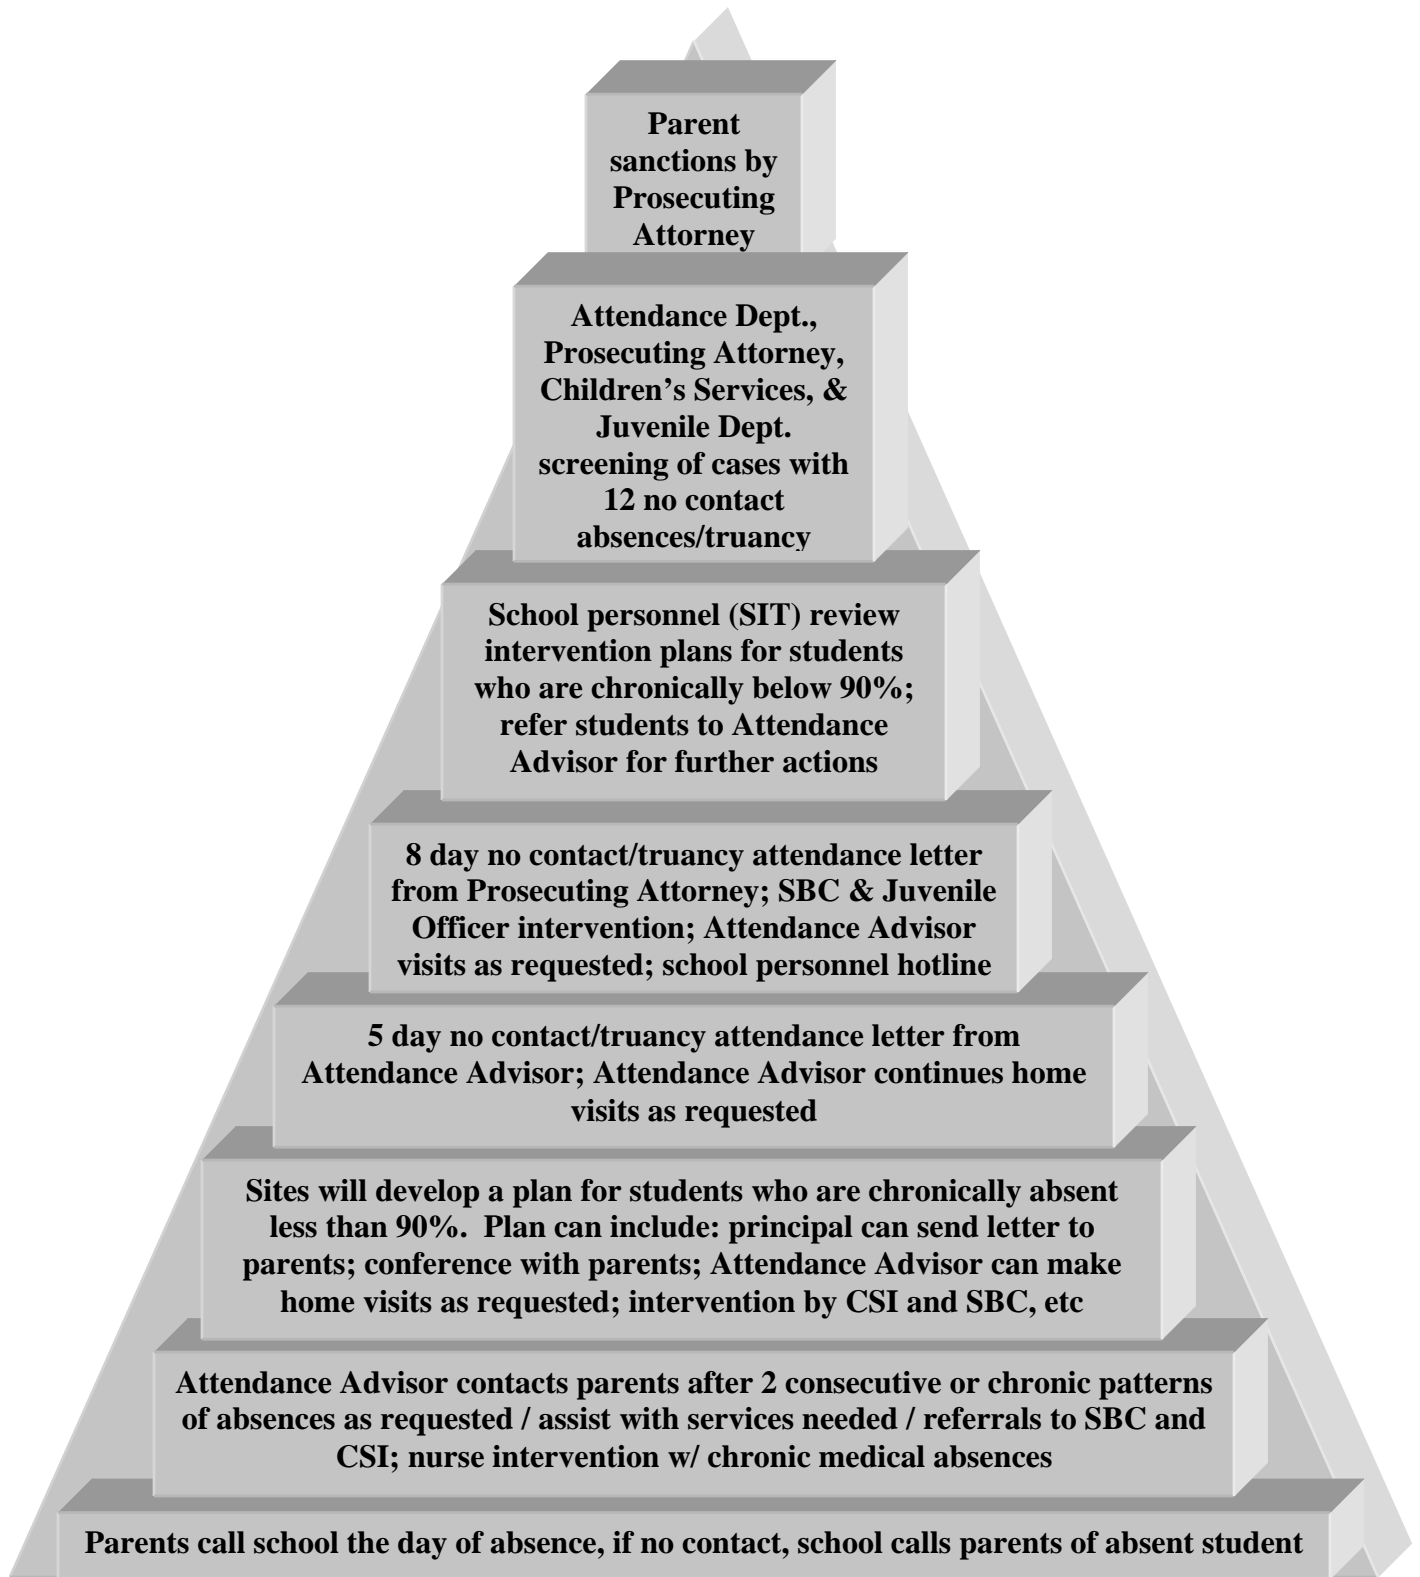

SPRINGFIELD PUBLIC SCHOOLS ATTENDANCE PYRAMID OF INTERVENTION

Each high school has a Coordinator of Site Intervention (CSI) and SBC. The Juvenile Department and Children Services has assigned staff to schools. They can be utilized for intervention with students and their families.